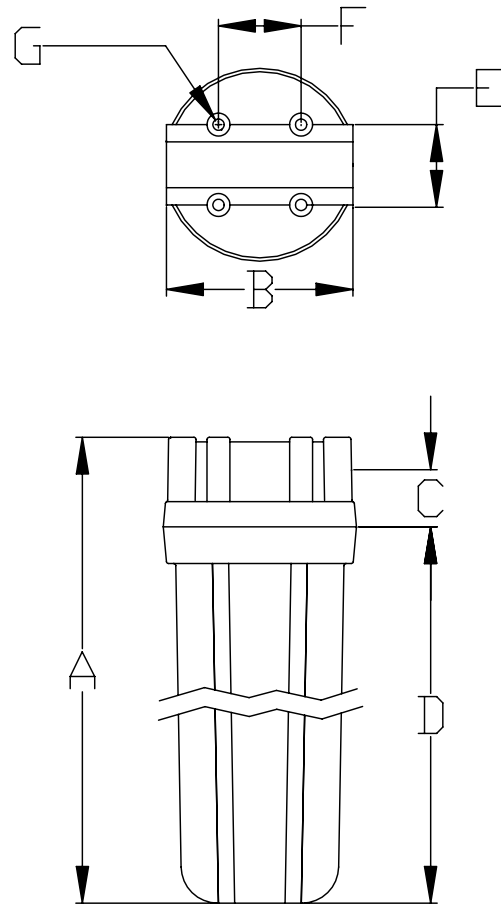

Schroeder Meltblown Cartridges and Housings

The Schroeder Meltblown depth filter cartridges and housings are a reliable, versatile and low cost solution to numerous filtration needs. These graded density elements, made from 100% pure polypropylene fibers, offer a high dirt holding capacity. By trapping the larger sized particles on the outside of the element while the smaller particles are trapped closer to the element's core, these elements can filter as fine as 1 μ while still maintaining a low pressure drop. This product line offers various sizes and styles of housings to fit a wide variety of application.

O-rings: Viton or EPDM

Max. Pressure Temp: 150 psi @ 200 °F

Plastic Filter Housings*

Housing: Polypropylene

Cap: Polypropylene

O-ring Material: Viton or EPDM

Max. Temperature: 100°F (37.7°C)

Max. Pressure: 125 psi (8.61 bar) - 2.5" element housing
100 psi (6.90 bar) - 4.5" element housing

*Drawings on reverse side

Stainless Steel Housing

Plastic Filter Housing

Schroeder Meltblown Model Code: Example: BME21025

BOX 1	BOX 2	BOX 3	BOX 5
Filter Series	Element Size	Element Length	Micron Rating
BME	2 2.5" OD 4 4.5" OD	5 4-7/8" (2.5" OD only) 10 9-7/8" 20 20" 30 30" (2.5" OD only) 40 40" (2.5" OD only)	01 1μ 05 5μ 10 10μ 20 20μ 25 25μ 50 50μ 75 75μ