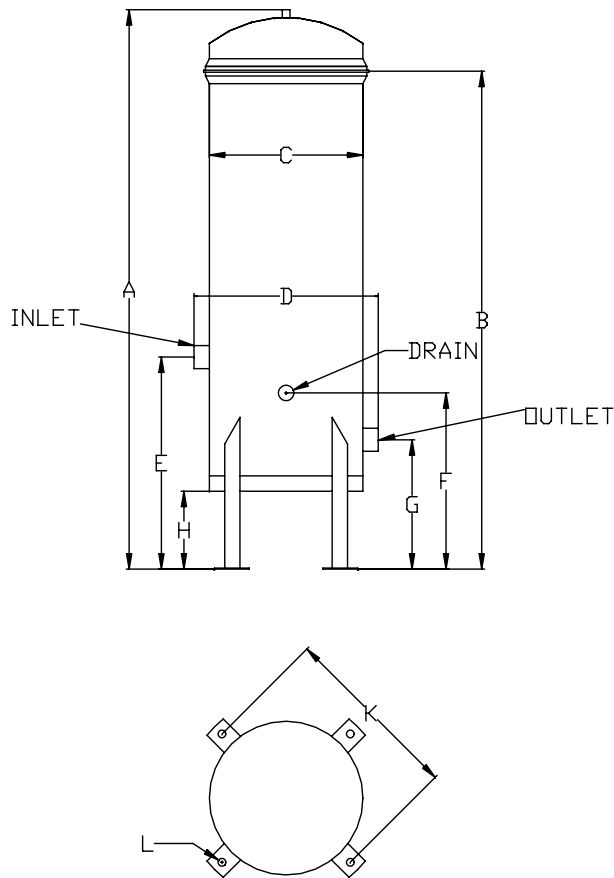

Schroeder Meltblown Cartridges and Housings

The Schroeder Meltblown depth filter cartridges and housings are a reliable, versatile and low cost solution to numerous filtration needs. These graded density elements, made from 100% pure polypropylene fibers, offer a high dirt holding capacity. By trapping the larger sized particles on the outside of the element while the smaller particles are trapped closer to the element's core, these elements can filter as fine as 1 μ while still maintaining a low pressure drop. This product line offers various sizes and styles of housings to fit a wide variety of application.

System Specifications:

Schroeder Meltblown Cartridges

Filter Media: Polypropylene

Temperature Range: 40 °F to 145 °F
(4.4 °C to 62.8 °C)

Filtration Rating: 1 μ - 100 μ

Stainless Steel Housings*

Housing: 304 and 316 stainless steel

O-rings: Viton or EPDM

Max. Pressure Temp: 150 psi @ 200 °F

Plastic Filter Housings*

Housing: Polypropylene

Cap: Polypropylene

O-ring Material: Viton or EPDM

Max. Temperature: 100°F (37.7°C)

Max. Pressure: 125 psi (8.61 bar) - 2.5" element housing
100 psi (6.90 bar) - 4.5" element housing

*Drawings on reverse side

Stainless Steel Housing

Plastic Filter Housing

Schroeder Meltblown Model Code: Example: BME21025

BOX 1	BOX 2	BOX 3	BOX 5
Filter Series	Element Size	Element Length	Micron Rating
BME	2 2.5" OD 4 4.5" OD	5 4-7/8" (2.5" OD only) 10 9-7/8" 20 20" 30 30" (2.5" OD only) 40 40" (2.5" OD only)	01 1μ 05 5μ 10 10μ 20 20μ 25 25μ 50 50μ 75 75μ